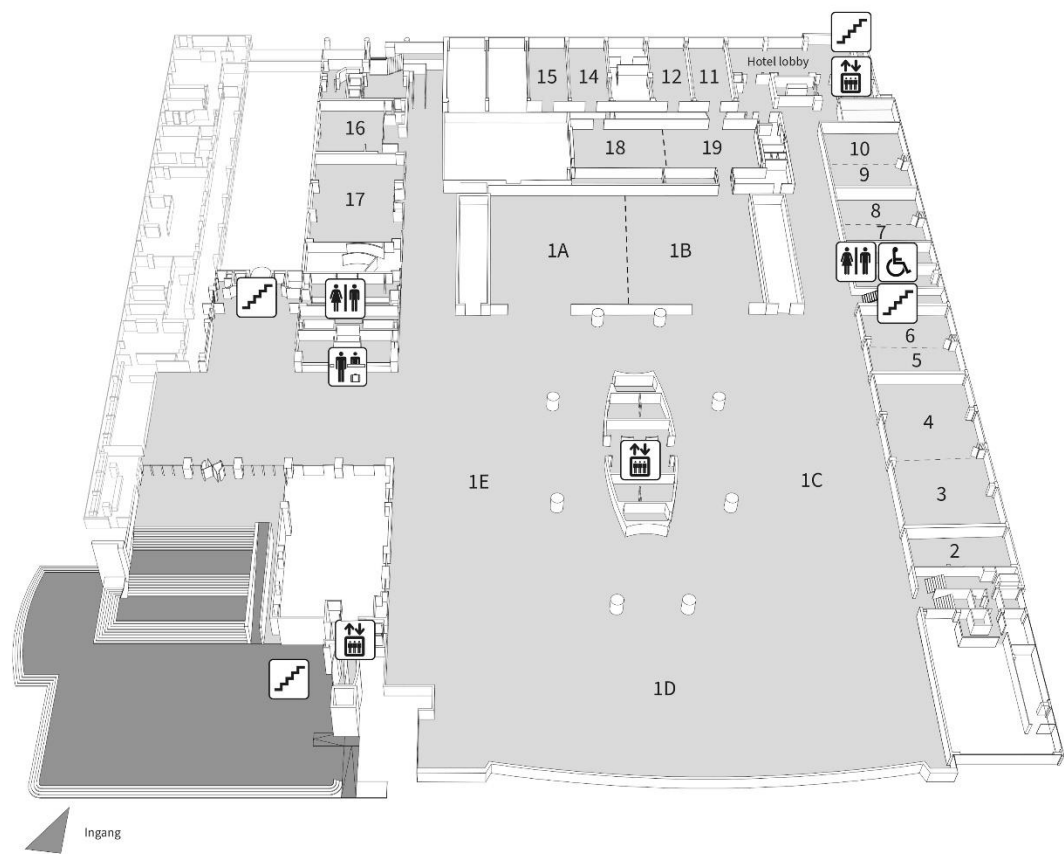

# ROTTERDAM

ROTTERDAM

NATURAL DAYLIGHT

Capacity  
persons: **1100**

**29** (Flexible)  
meeting rooms

Exhibition  
Space (m<sup>2</sup>) **993**

**168** Hotel  
rooms

# Ground floor