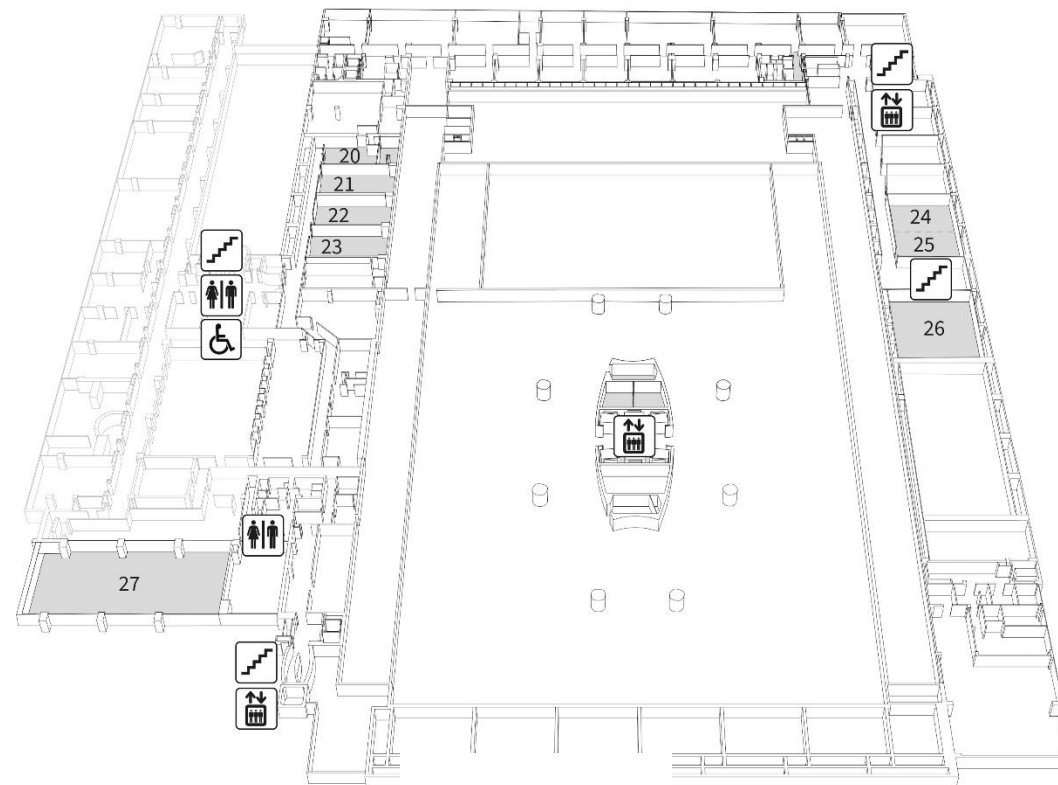

First floor