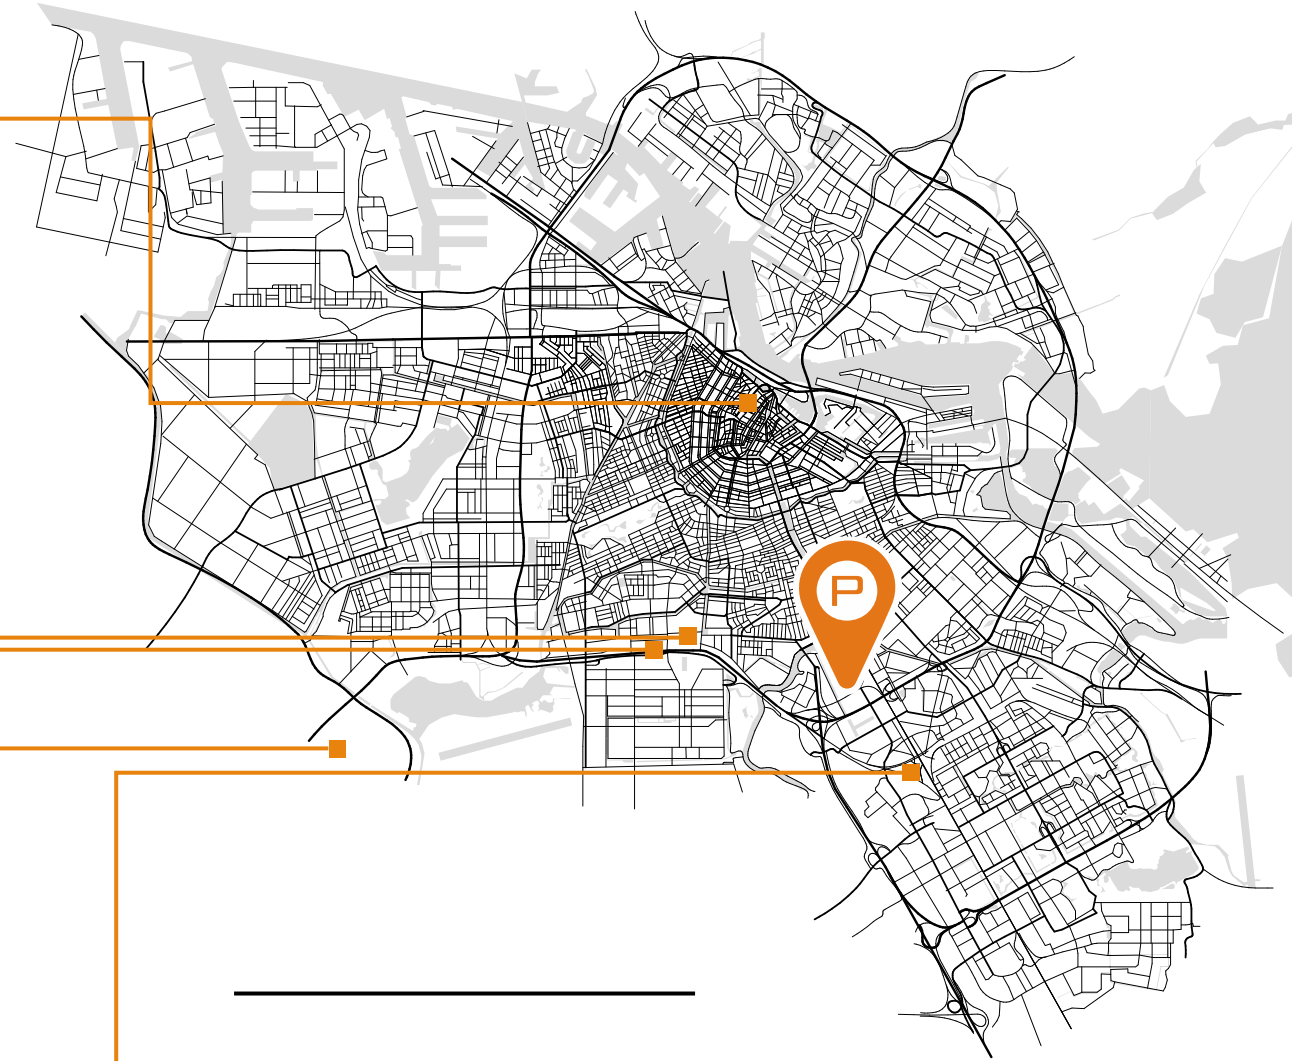

CENTRAAL
STATION

RAI CONVENTION
CENTER

ZUIDAS

SCHIPHOL AIRPORT

ARENA

AMSTERDAM

AMSTERDAM

NATURAL DAYLIGHT