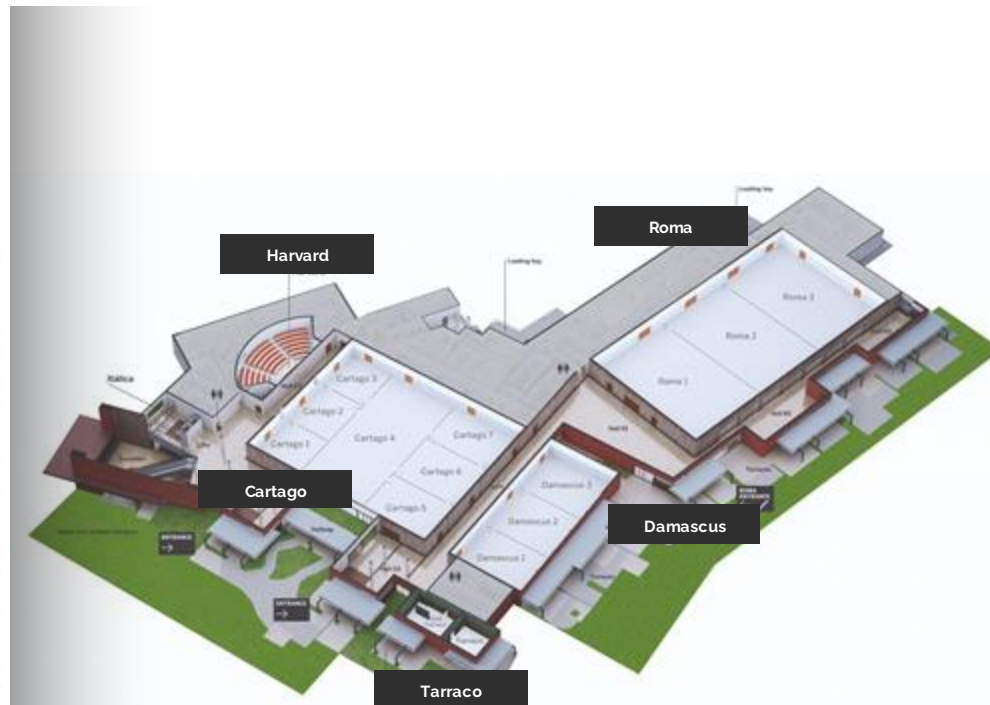

Height m	Width	Length	Surface m²/sqm	Theatre	School	Cabaret	Banquet	Buffet	Finger	TV
Harvard Auditorio				257		150					
Tarraco				157						14	*14 (private board)
Cartago 1	4.27	12	13	149	162	72	54	90	60	106	34
Cartago 2	4.27	12	13	152	162	72	54	90	60	109	34
Cartago 3	4.27	12	13	149	162	72	54	90	60	106	34
Cartago 4	4.27	18	39	685	750	360	300	500	360	489	
Cartago 5	4.27	18	13	221	200	108	90	120	90	158	30
Cartago 6	4.27	18	13	226	200	108	90	120	90	162	30
Cartago 7	4.27	18	13	228	200	108	90	120	90	163	30
Cartago 1+2	4.27	12	26	301	370	180	126	210	120	215	46
Cartago 2+3	4.27	12	26	301	370	180	126	210	120	215	46
Cartago 5+6	4.27	18	26	448	550	270	210	280	210	320	78
Cartago 6+7	4.27	18	26	448	550	270	210	280	210	320	78
Cartago 1+2+3	4.27	12	38	450	576	270	180	330	200	321	
Cartago 1+2+3+4	4.27	29	39	1,141	1,250	600	480	800	520	815	
Cartago 4+5+6+7	4.27	35	39	1,366	1,550	720	600	1,000	720	976	
Cartago 5+6+7	4.27	18	39	676	750	360	300	400	300	483	
Cartago 1+2+3+4+5+6+7	4.27	48	39	1,857	2,050	950	780	1,300	800	1,326	
Damascus 1	4.27	18	13	221	200	108	90	150	100	158	30
Damascus 2	4.27	18	13	226	200	108	90	150	100	162	30
Damascus 3	4.27	18	13	228	200	108	90	150	100	163	30
Damascus 1+2	4.27	18	26	448	550	250	210	350	240	320	78
Damascus 2+3	4.27	18	26	455	550	250	210	350	240	325	78
Damascus 1+2+3	4.27	18	39	676	800	400	300	500	380	483	
Roma 1	7	22	33	704	768	432	324	500	300	503	
Roma 2	7	21	33	702	768	432	324	500	300	501	
Roma 3	7	21	33	704	768	432	324	500	300	503	
Roma 1+2	7	43	33	1,406	1,536	864	648	1,000	600	1,004	
Roma 2+3	7	43	33	1,406	1,536	864	648	1,000	600	1,004	
Roma 1+2+3	7	64	33	2,110	2,300	1,296	972	1,500	1,000	1,507