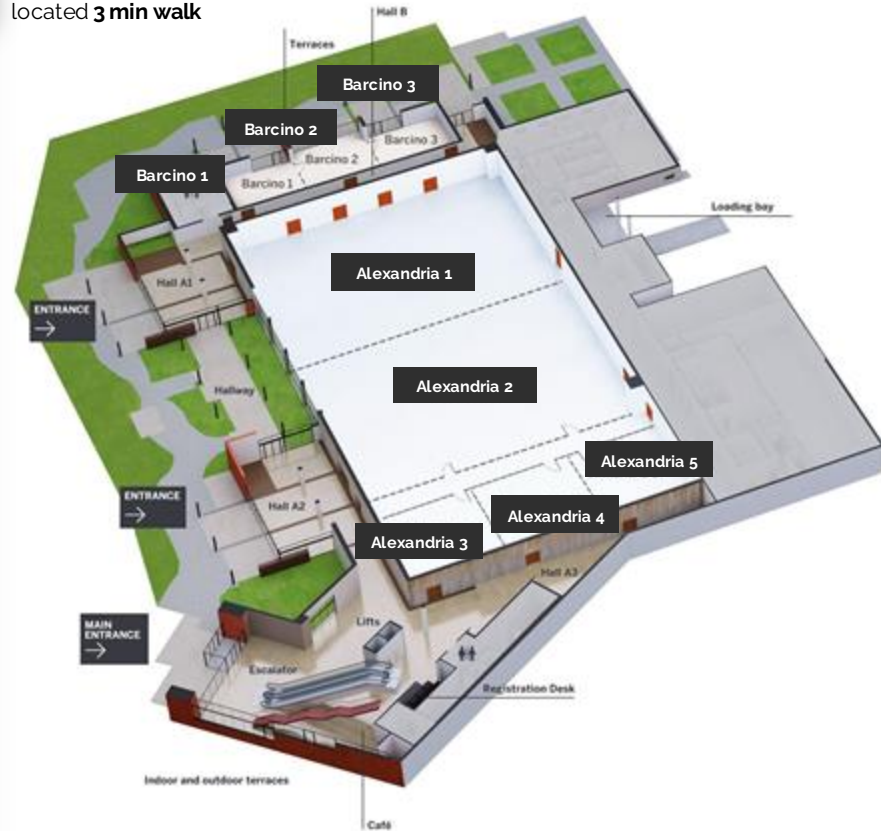

PortAventura
Convention Centre

**Made to
Remember**

PortAventura™ BUSINESS & EVENTS

PortAventura Convention Centre

Meeting Rooms

Level 0 Ground Floor

	Height	Width	Length	Surface m ² /sqm	Auditorium	Theatre	School	Cabaret	Banquet	Buffet	Finger	'U'
Alexandria 1	6.85	26	40	1,017	625*	1,025	480	378	700	540	726	
Alexandria 2	6.85	26	40	1,039	625*	1,025	480	378	700	540	742	
Alexandria 3	4.88	15	13	198		210	90	72	160	120	142	39
Alexandria 4	4.88	15	13	201		210	90	72	160	120	144	39
Alexandria 5	4.88	15	11	174		190	75	48	120	90	124	39
* 436 in tiered seating + 189 on the floor												
Alexandria 1+2	6.85	52	40	2,056	1,250*	2,100	1,020	756	1,400	900	1,468	
Alexandria 3+4	4.88	15	26	400		450	225	168	320	240	286	81
Alexandria 4+5	4.88	15	25	375		450	210	144	280	210	268	81
Alexandria 3+4+5	4.88	15	38	574		650	300	216	440	300	410	
Alexandria 3+4+5+P	4.88	19	38	708		750	360	270	500	360	506	
Alexandria 2+3+4+5+P	4.88	19	38	708		750	360	270	500	360	506	
Alexandria 1+2+3+4+5+P	4.88	71	40	2,798	1,250*	3,000	1,350	1,080	2,000	1,210	1,998	
* 872 in tiered seating + 378 on the floor												
Barcino 1	3.47	9	11	98		98	45	30	70	40	70	24
Barcino 2	3.47	11	11	116		112	54	36	80	50	83	24
Barcino 3	3.47	9	11	98		98	45	30	70	40	70	24
Barcino 1+2	3.47	11	20	215		238	108	90	160	100	153	36
Barcino 2+3	3.47	11	20	214		238	108	90	160	100	153	36
Barcino 1+2+3	3.47	11	33	312		378	171	132	230	140	223	

*This space is not marketed individually.

Tour 360°

Rooms

Hotel PortAventura
located 3 min walk

Level 0
**Alexandria
Room**

1,250 people auditorium
3,000 people in theatre

2,798 sqm
which can be divided
into 5 rooms

Level 0
**Alexandria
Room**

1,250 people auditorium
3,000 people in theatre

2,798 sqm
which can be divided
into 5 rooms

Level 0
**Alexandria
Room**

1,250 people auditorium
3,000 people in theatre

2,798 sqm
which can be divided
into 5 rooms