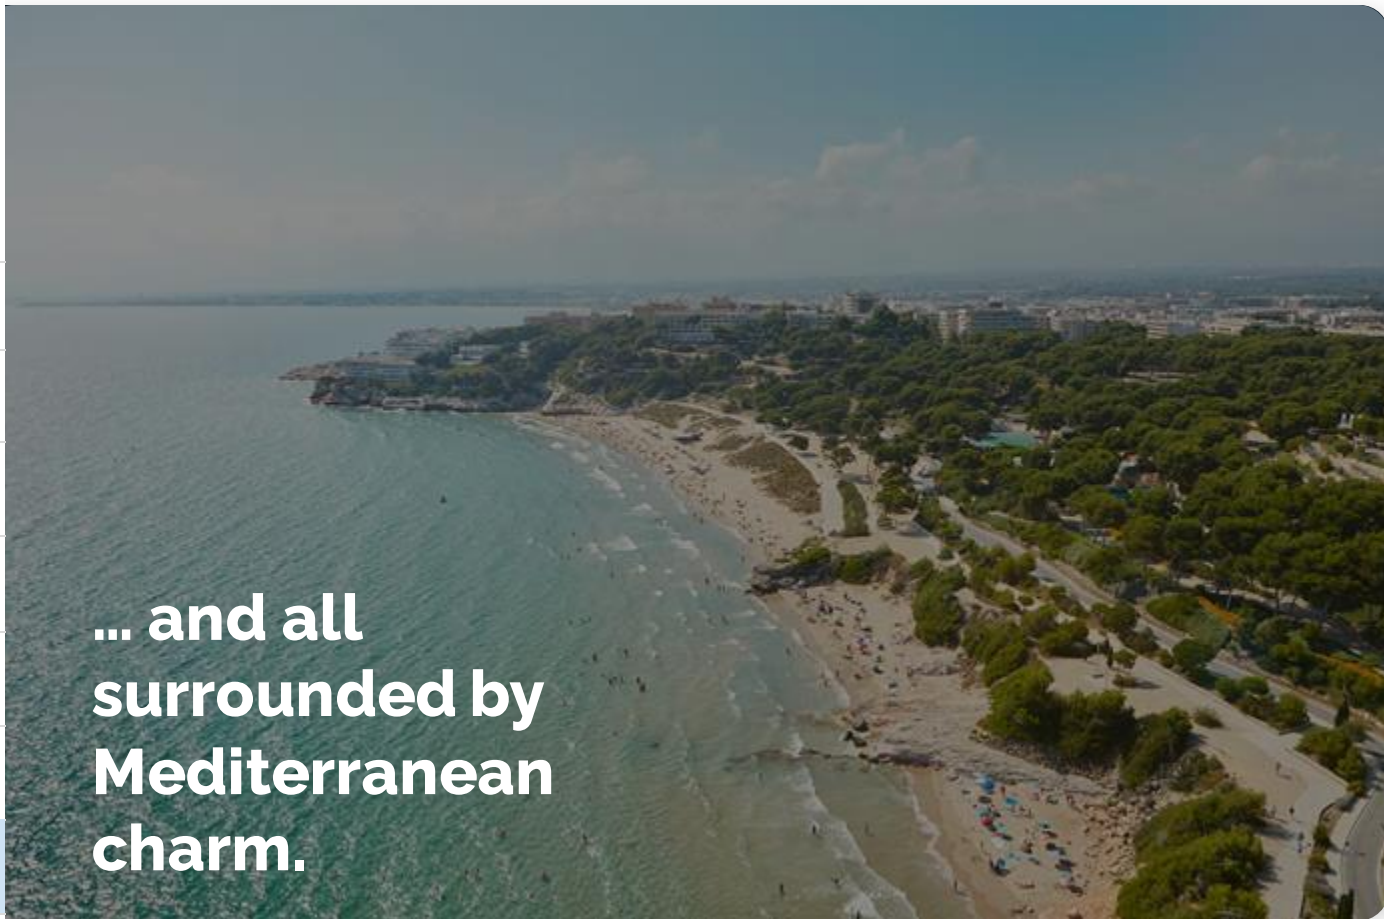

Location

Location

Located in the heart of Costa Dorada, between the municipalities of Vila-seca and Salou, **just 1 hour south of Barcelona**

Airport

El Prat airport,
Barcelona, only 1 hour
away

Reus airport,
Reus, only 15 min. away

8:00 am

10:00 am

11:00 am

12:30 pm

5:00 pm

9:00 pm

... and all
surrounded by
Mediterranean
charm.

Environmental
Climate Change