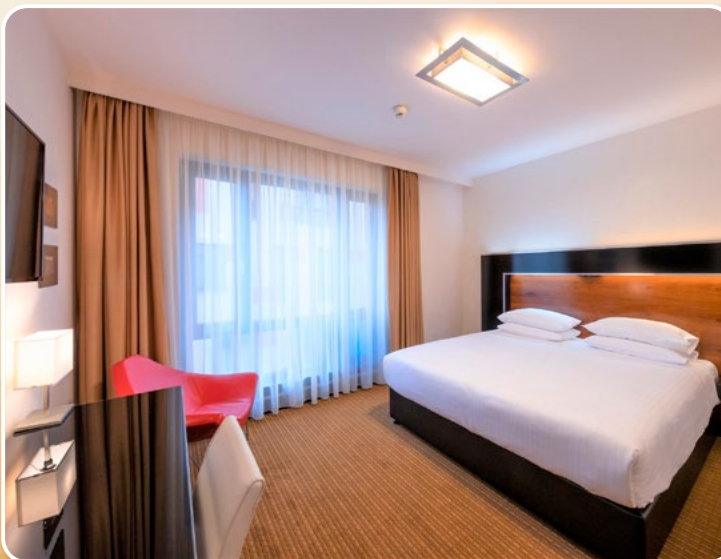

Politických vězňů 913/12
110 00 Prague 1, CZ
Tel.: +420 234 100 100
reservation@hotel-grandium.cz
www.hotel-grandium.cz

- 365 Guest rooms total
  313 Classic rooms
  42 Deluxe rooms
  8 Junior Suites
  1 Apartment
  1 Grandium Suite
- Free Wi-Fi
- 5 meeting rooms (779 participants Theatre set up, 536 Classroom set up)
- Hotel restaurant + Winter garden (300 seats) + Lobby bar

GRAND MAJESTIC PRAGUE
★★★★★

Truhlářská 16, 110 00 Prague 1, CZ
Tel.: +420 211 159 100
reservation@hotel-grandmajestic.cz
www.hotel-grandmajestic.cz

- 196 Guest rooms total
  190 Superior design rooms
  6 Design Suites
- 7 meeting rooms
  289 participants, Theatre set up
  140 participants, Classroom set up
- Free Wi-Fi
- Hotel restaurant + Winter garden (150 seats) + Lobby bar