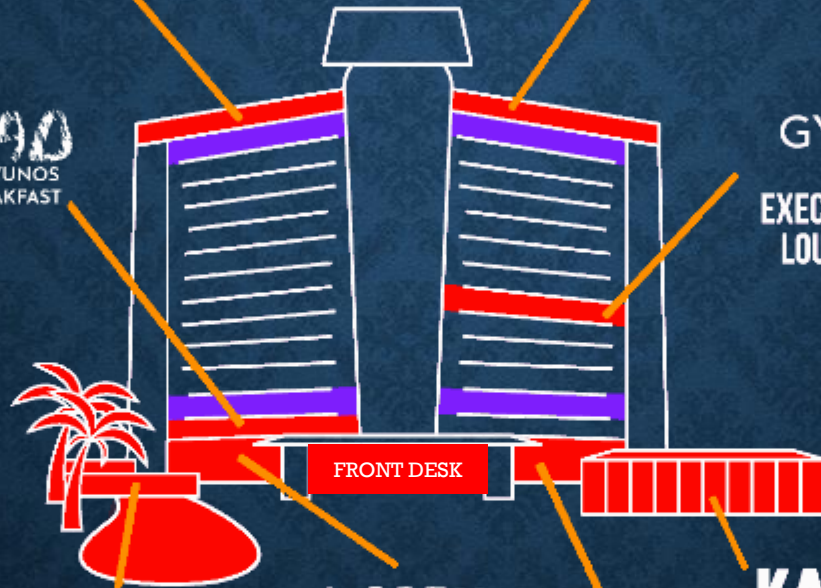

MEETING & EVENTS

hotel
PUERTA
AMERICA
madrid

EXECUTIVE LOUNGE – 5th FLOOR

EXCLUSIVE ROOM

DAY LIGHT

COLOURFUL

VALNEST
LUXURY SUITES & RESORTS

GYM

hotel
PUERTA
AMERICA
madrid

5th FLOOR

TRENDY

HEALTHFUL

VALNEST
LUXURY HOTELS & RESORTS

RESTAURANTS & BARS

hotel
PUERTA
AMERICA
madrid

SKYnight

THE OBSERVATORY

MAD
DESAYUNOS
/ BREAKFAST

GYM
EXECUTIVE
LOUNGE

Liquid
LAGUNA LOUNGE

LOBBY
BISTRÓ

KARRARA
TERRASSE

marmo bar

VALNEST
LUXURY HOTELS & RESORTS