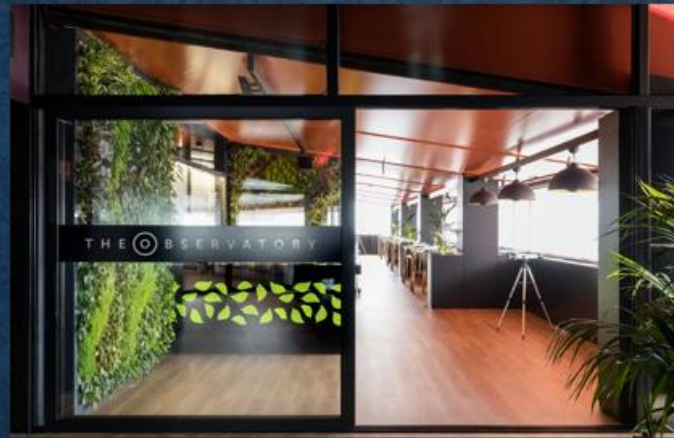

AMPLE

BRIGHT

VALNEST
LUXURY HOTELS & RESORTS

hotel
PUERTA
AMERICA
madrid

RESTAURANTS & BARS

THE OBSERVATORY – TOP FLOOR

AMAZING VIEWS

UNIQUE