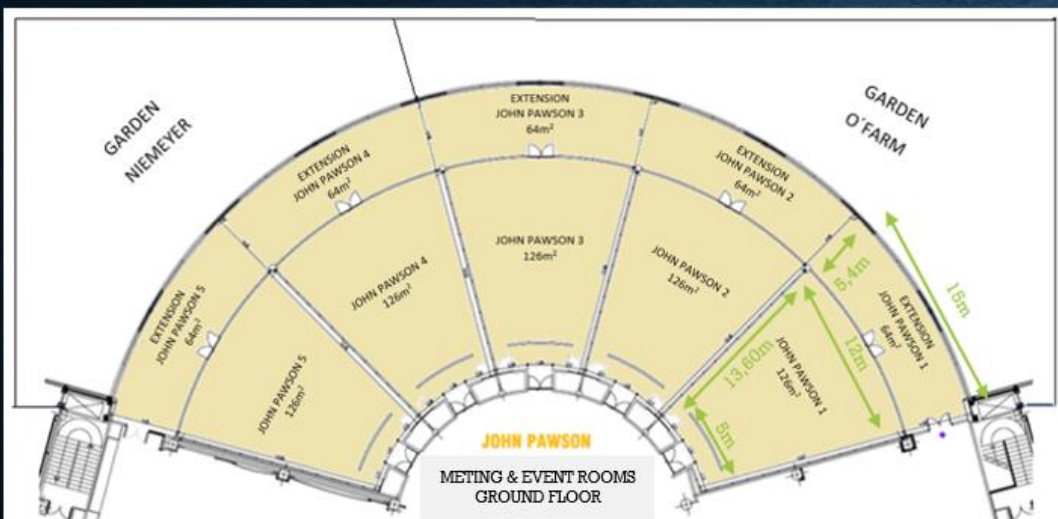

Size: 139 sqm

VALNEST
 QUALITY SERVICE & CONFORT

MEETING & EVENTS

hotel
**PUERTA
 AMERICA**
 madrid

OUR MEETING ROOMS

5 JOHN PAWSON MEETING ROOMS

GROUND FLOOR

NATURAL DAY LIGHT

HEIGHT: 3,70m

MODULAR ROOMS

DIRECT ACCESS TO OUTSIDE TERRACE

8 VICTORIO & LUCCHINO MEETING ROOMS

5th FLOOR

NATURAL DAY LIGHT

HEIGHT: 2,40m

MODULAR ROOMS

MEETING & EVENTS

5 JOHN PAWSON MEETING ROOMS – GROUND FLOOR

SURFACE AREA (m ²)	HEIGHT ALTURA (m)	Icon 1	Icon 2	Icon 3	Icon 4	Icon 5	Icon 6	Icon 7	Icon 8
--------------------------------	-------------------	--------	--------	--------	--------	--------	--------	--------	--------