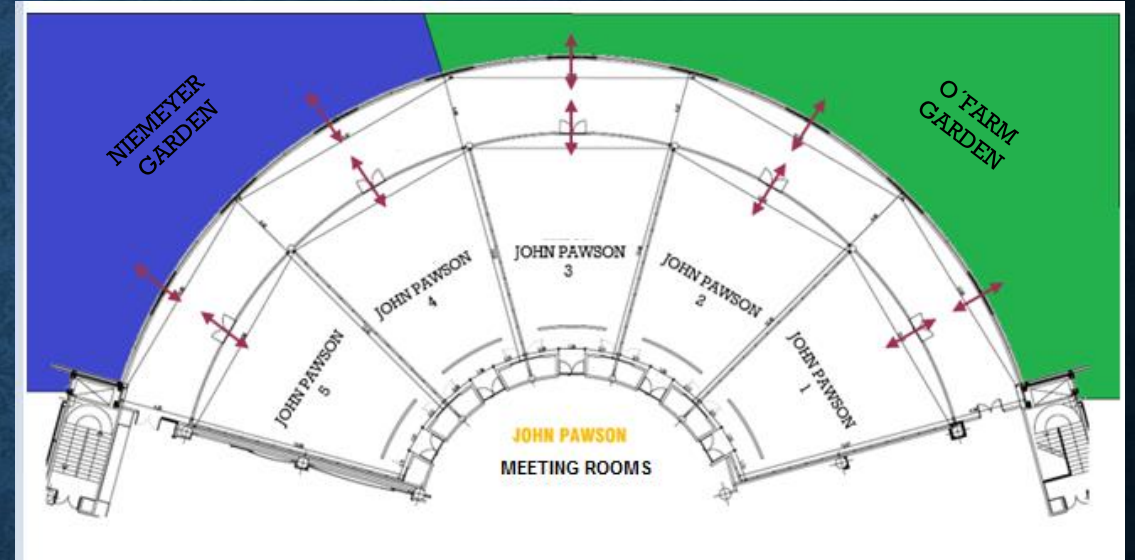

VALNEST
LUXURY HOTELS & RESORTS

MEETING & EVENTS

hotel
PUERTA
AMERICA
madrid

PRIVATE GARDENS – NIEMEYER & O'FARM

NIEMEYER